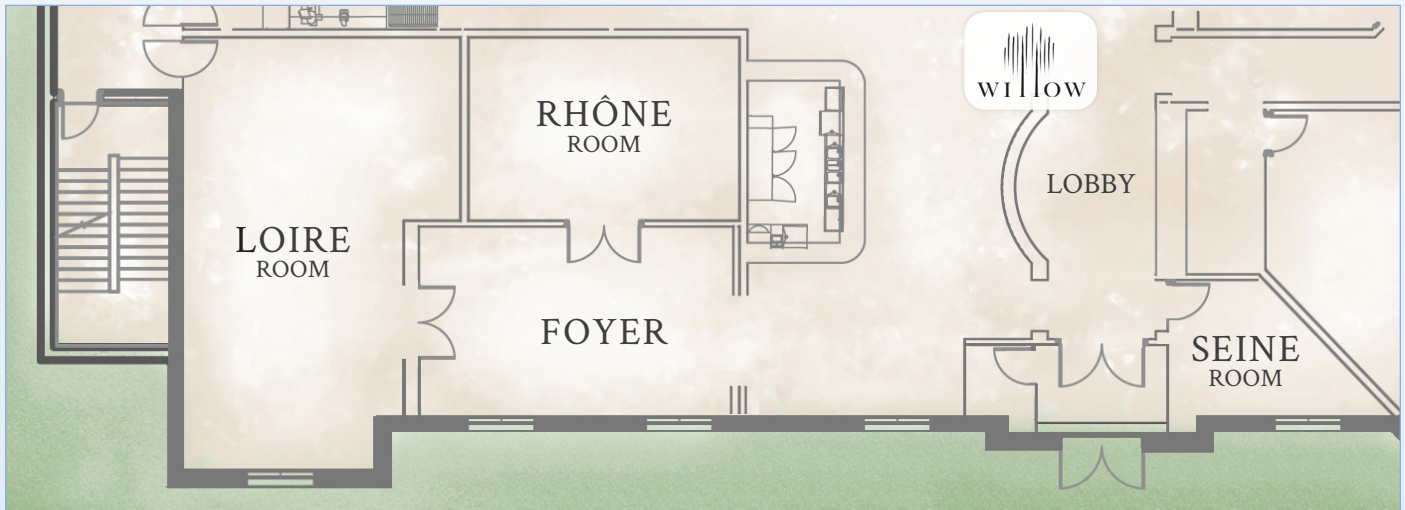

Life. Classically Balanced.

RHINEBECK, NY

VENUE	DIMENSIONS	SQUARE FEET	BANQUET SEATING	COCKTAIL RECEPTION	OTHER SET-UPS
LOIRE ROOM	31' x 20'	690	40	75	Theater: 50 U-shape: 20 Rounds: 40 Boardroom or Hollow square: 32
FOYER / PRE-FUNCTION	14' x 27'	380	—	35	Bar set-ups, buffets, reception space
RHÔNE ROOM	16' x 22'	352	12	—	Single conference table (6'x10')
SEINE ROOM	—	—	—	—	<i>Based on availability</i>
COMBINED BANQUET	—	1,350	—	110	—

Room Accommodations

Each of Mirbeau's 50 guest rooms feature a inviting fireplace, walk-in shower and clawfoot soaking tub. Among the services and amenities guests will enjoy:

- The Mirbeau luxury bed exclusively made for Mirbeau with custom mattress, bedding, and a down comforter
- Mirbeau exclusive lines of personal hair and body care products to enjoy and take home
- Mirbeau Pantry with beverages, treats and a bath basket
- Television and aromatherapy diffuser
- High-speed wireless internet throughout the property
- Turndown service
- In-room Dining