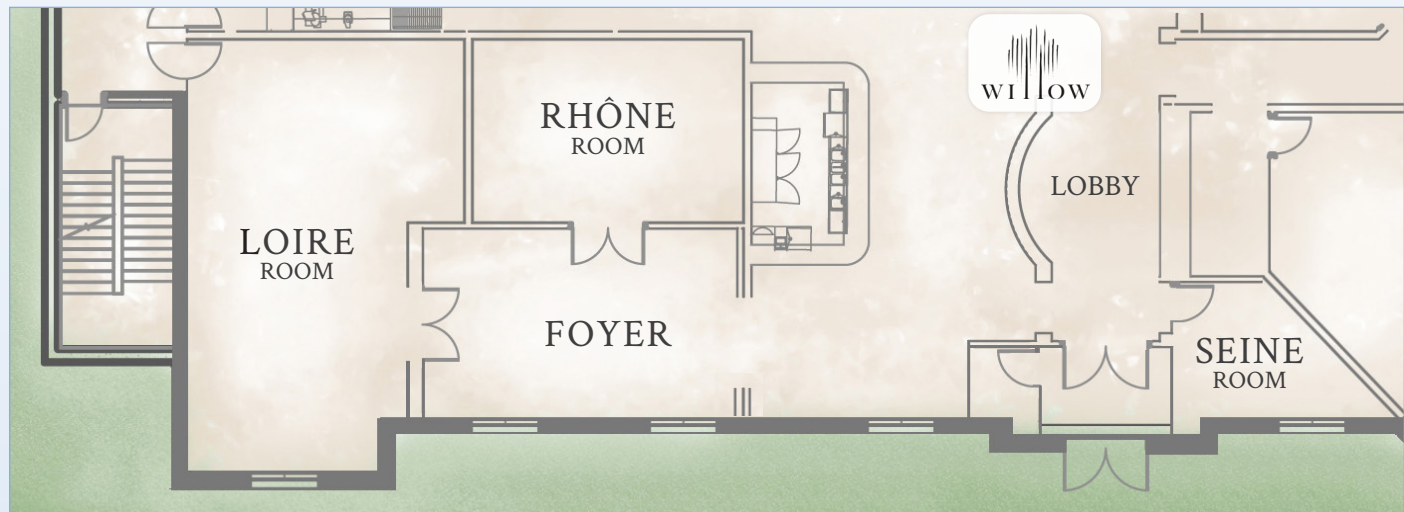

Life. Classically Balanced.

RHINEBECK, NY

VENUE	DIMENSIONS	SQUARE FEET	BANQUET SEATING	COCKTAIL RECEPTION	OTHER SET-UPS
LOIRE ROOM	31' x 20'	690	40	75	Theater: 50 U-shape: 20 Rounds: 40 Boardroom or Hollow square: 32
FOYER / PRE-FUNCTION	14' x 27'	380	—	35	Bar set-ups, buffets, reception space
RHÔNE ROOM	16' x 22'	352	12	—	Single conference table (6'x10')
SEINE ROOM	—	—	—	—	Based on availability
COMBINED BANQUET	—	1,350	—	110	—

Room Accommodations

Each of Mirbeau's 50 guest rooms feature a inviting fireplace, walk-in shower and clawfoot soaking tub. Among the services and amenities guests will enjoy:

- The Mirbeau luxury bed exclusively made for Mirbeau with custom mattress, bedding, and a down comforter
- Mirbeau exclusive lines of personal hair and body care products to enjoy and take home
- Mirbeau Pantry with beverages, treats and a bath basket
- Television and aromatherapy diffuser
- High-speed wireless internet throughout the property
- Turndown service
- In-room Dining